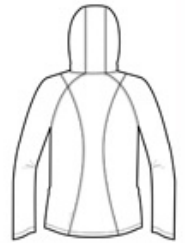

LAYERABLE WARMTH
STRETCH
REFLECTIVE DETAILS

- 100% poly heather
- Interior textured fleece
- Reflective OGIO Endurance heat transfer label for tag-free comfort
- Three-panel hood with drawcord and toggles
- Reflective O heat transfer at hood
- Lower front zippered pockets with reflective taping and clear silicon zipper pulls
- Set-in sleeves with shaped cuffs and thumbholes for warmth
- Reflective O Endurance heat transfer at back left panel
- Reflective O heat transfer at front right hem

CARE INSTRUCTIONS

Machines wash cold with like colors. Do not bleach. Tumble dry low. Cool iron if necessary. Do not use softeners. Do not dry clean.

front

back

HOW TO MEASURE

BUST
With arms down at sides, measure around the upper body, under arms and around the fullest part of the bust.