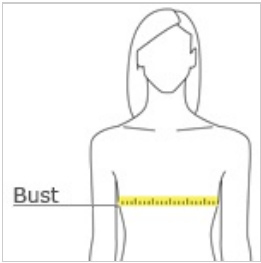

LAYERABLE WARMTH
STRETCH
REFLECTIVE DETAILS

- 100% poly heather
- Interior textured fleece
- Reflective OGIO Endurance heat transfer label for tag-free comfort
- Three-panel hood with drawcord and toggles
- Reflective O heat transfer at hood
- Lower front zippered pockets with reflective taping and clear silicon zipper pulls
- Set-in sleeves with shaped cuffs and thumbholes for warmth
- Reflective O Endurance heat transfer at back left panel
- Reflective O heat transfer at front right hem

CARE INSTRUCTIONS

Machines wash cold with like colors. Do not bleach. Tumble dry low. Cool iron if necessary. Do not use softeners. Do not dry clean.

front

back

HOW TO MEASURE

BUST
With arms down at sides, measure around the upper body, under arms and around the fullest part of the bust.

SIZE CHART

	XS	S	M	L	XL	2XL	3XL	4XL
Size	2	4/6	8/10	12/14	16/18	20/22	24/26	28/30
Bust	32-34	35-36	37-38	39-41	42-44	45-47	48-51	52-55

COLOR INFORMATION